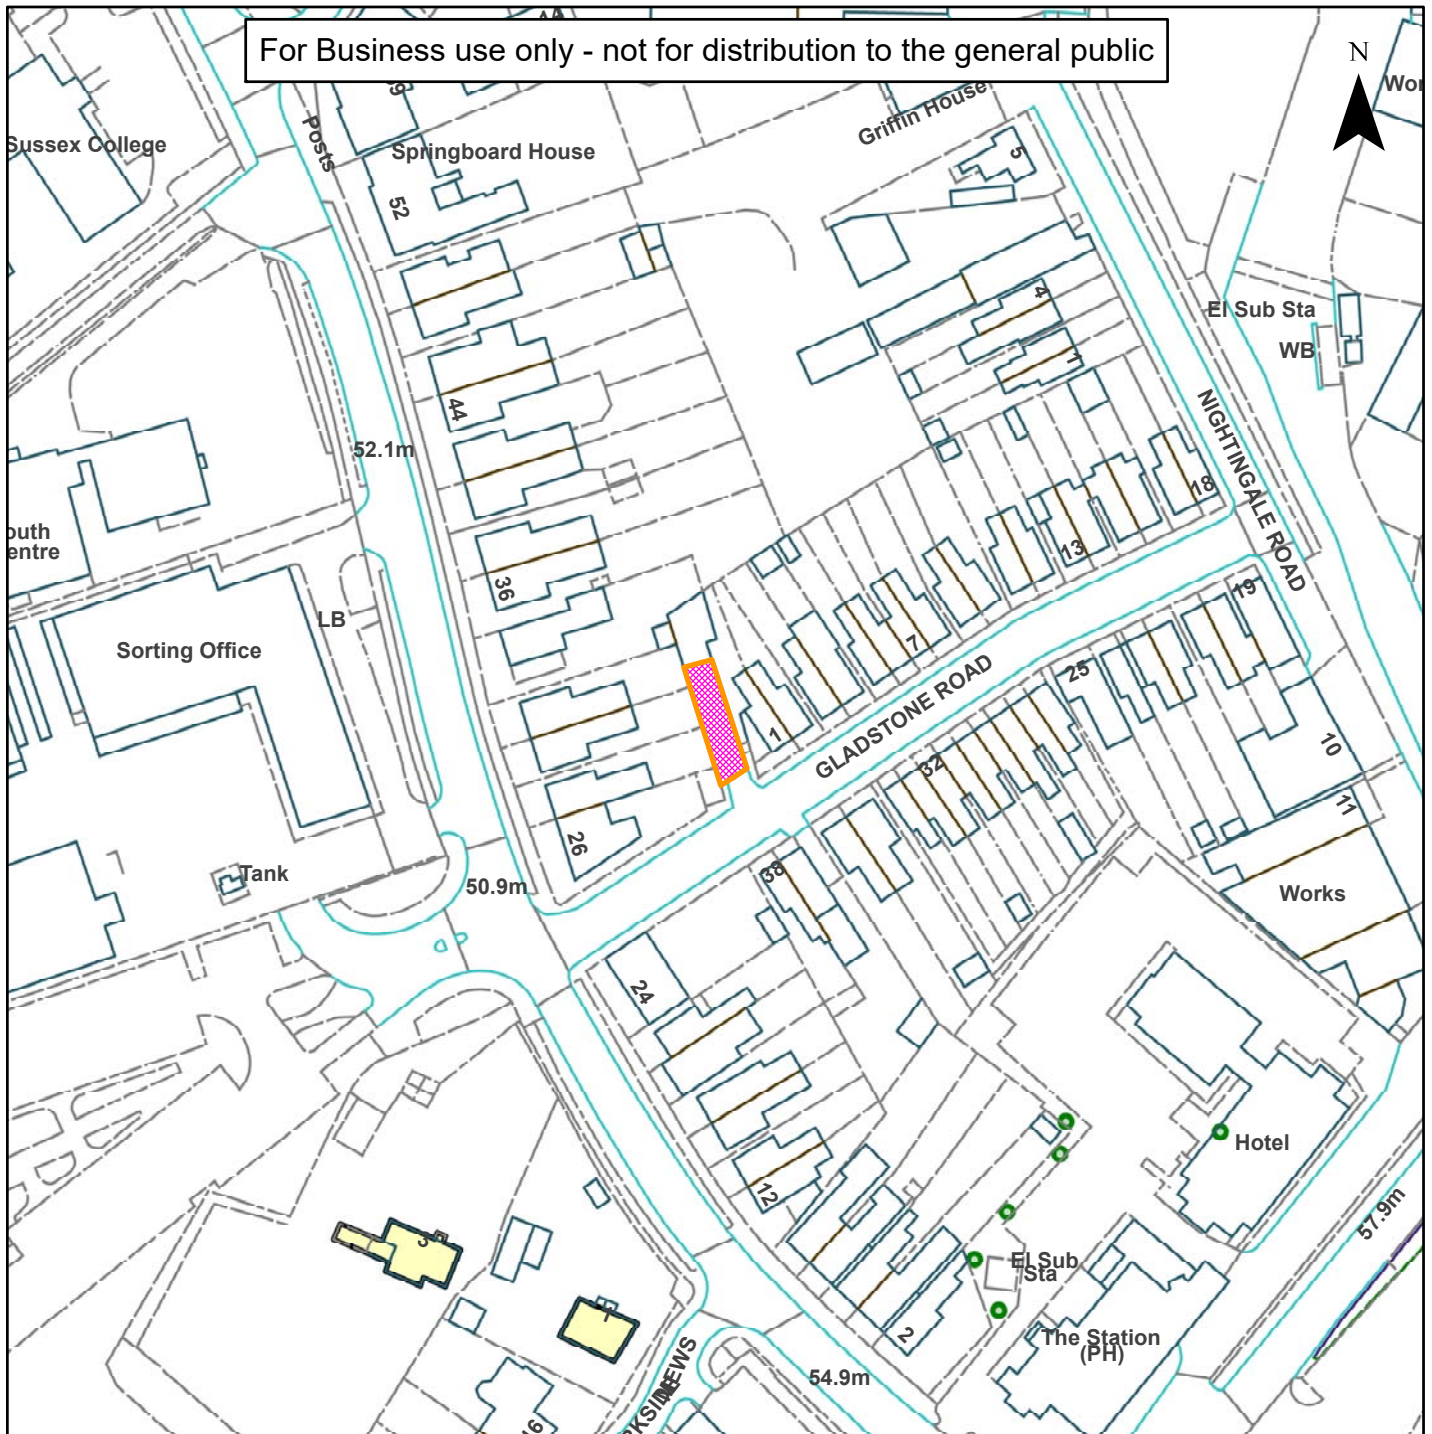

Evolution Fitness, Gladstone Road

For Business use only - not for distribution to the general public

Scale: 1:1,250

Reproduced from the Ordnance Survey map with permission of the Controller of Her Majesty's Stationery Office © Crown Copyright 2012.

Unauthorised reproduction infringes Crown Copyright and may lead to prosecution or civil proceedings.

Organisation	Horsham District Council
Department	
Comments	
Date	20/12/2017
MSA Number	100023865